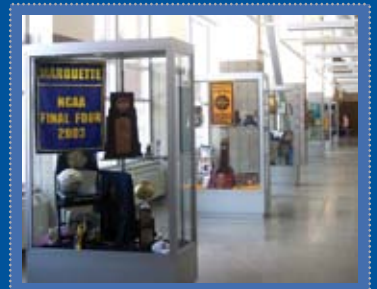

SPECIALTY FABRICATION:
**CUSTOM DISPLAYS
TO MEET ANY OBJECTIVE**

Schools, churches, government facilities and other organizations often have unique goals and space considerations for their displays. Poblocki Sign has the tools and talent to deliver specialty displays that fit the most exacting specs.

Our clients count on us today for high-quality, completely custom specialty displays of all kinds. We build attractive, durable display cases, directories, message boards,

kiosks and other pieces to suit your space. Whether you've got irregular walls, a recessed opening or any other constraint, we'll produce a case that fits right and looks great.

Unlike many sign companies, we aren't bound by our catalog. There's virtually no limit to what our veteran staff of designers and fabricators can create to meet your unique needs. We thrive on these challenges, so bring us yours today.